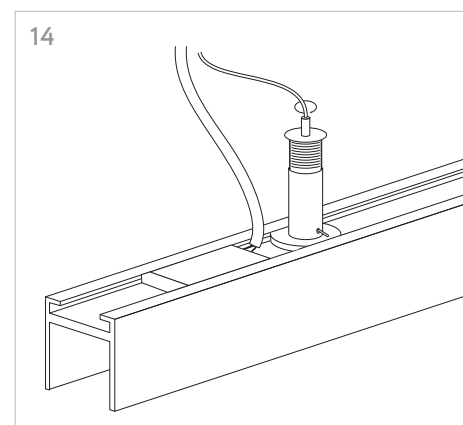

KLIK_KLAK is a complete range which discreetly steps into residential or commercial environments making light a fundamental part of the whole design project. The system can be applied for several applications (recessed, ceiling mounted or suspended) and thanks to its corner accessories it's suitable for any kind of surface. The availability of several 24V lighting fittings with magnetic fastening completes the system. The lighting fittings which can be installed include: a 15W spot-light, some fixed or adjustable lighting dots and some profiles mounting SMD Led for general lighting.

4 GIUNZIONI LINEARI /
LINEAR CONNECTIONS

5 GIUNZIONI/CONNECTIONS

Profilo 1mt / Profile 1m

Profilo 2mt / Profile 2m

Legenda/Legend

- soffitto o incasso / ceiling or recessed
- sospensione / suspension

LOGICA