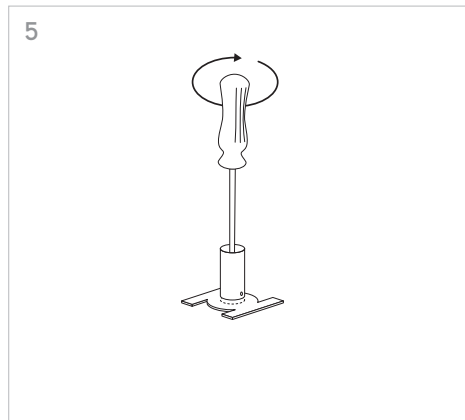

KLIK_KLAK is a complete range which discreetly steps into residential or commercial environments making light a fundamental part of the whole design project. The system can be applied for several applications (recessed, ceiling mounted or suspended) and thanks to its corner accessories it's suitable for any kind of surface. The availability of several 24V lighting fittings with magnetic fastening completes the system. The lighting fittings which can be installed include: a 15W spot-light, some fixed or adjustable lighting dots and some profiles mounting SMD Led for general lighting.

4 GIUNZIONI LINEARI /
LINEAR CONNECTIONS

5 GIUNZIONI/CONNECTIONS

Profilo 1mt / Profile 1m

Profilo 2mt / Profile 2m

Legenda/Legend

- soffitto o incasso / ceiling or recessed
- sospensione / suspension

LOGICA