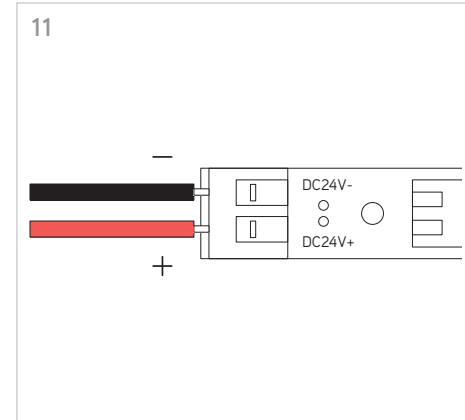

KLIK_KLAK is a complete range which discreetly steps into residential or commercial environments making light a fundamental part of the whole design project. The system can be applied for several applications (recessed, ceiling mounted or suspended) and thanks to its corner accessories it's suitable for any kind of surface. The availability of several 24V lighting fittings with magnetic fastening completes the system. The lighting fittings which can be installed include: a 15W spot-light, some fixed or adjustable lighting dots and some profiles mounting SMD Led for general lighting.

4 GIUNZIONI LINEARI /
LINEAR CONNECTIONS

5 GIUNZIONI/CONNECTIONS

Profilo 1mt / Profile 1m

Profilo 2mt / Profile 2m

Legenda/Legend

- soffitto o incasso / ceiling or recessed
- sospensione / suspension

LOGICA