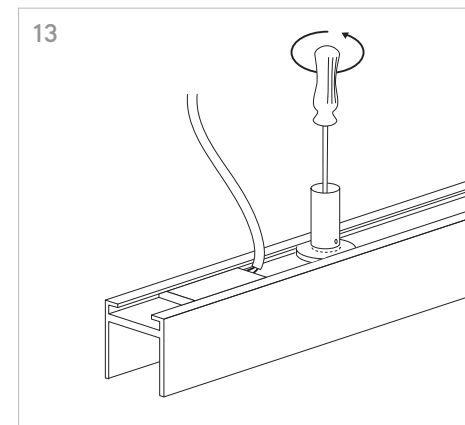

KLIK_KLAK is a complete range which discreetly steps into residential or commercial environments making light a fundamental part of the whole design project. The system can be applied for several applications (recessed, ceiling mounted or suspended) and thanks to its corner accessories it's suitable for any kind of surface. The availability of several 24V lighting fittings with magnetic fastening completes the system. The lighting fittings which can be installed include: a 15W spot-light, some fixed or adjustable lighting dots and some profiles mounting SMD Led for general lighting.

4 GIUNZIONI LINEARI /
LINEAR CONNECTIONS

5 GIUNZIONI/CONNECTIONS

Profilo 1mt / Profile 1m

Profilo 2mt / Profile 2m

Legenda/Legend

- soffitto o incasso / ceiling or recessed
- sospensione / suspension

LOGICA