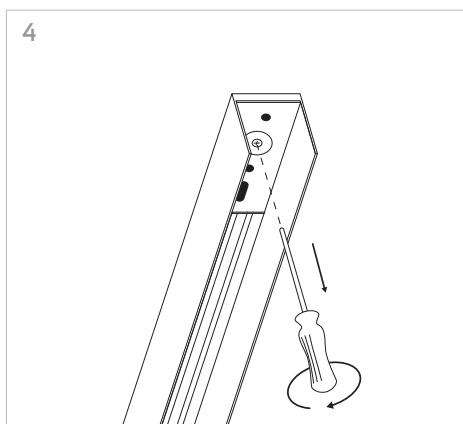

KLIK_KLAK is a complete range which discreetly steps into residential or commercial environments making light a fundamental part of the whole design project. The system can be applied for several applications (recessed, ceiling mounted or suspended) and thanks to its corner accessories it's suitable for any kind of surface. The availability of several 24V lighting fittings with magnetic fastening completes the system. The lighting fittings which can be installed include: a 15W spot-light, some fixed or adjustable lighting dots and some profiles mounting SMD Led for general lighting.

4 GIUNZIONI LINEARI /
LINEAR CONNECTIONS

5 GIUNZIONI/CONNECTIONS

Profilo 1mt / Profile 1m

Profilo 2mt / Profile 2m

Legenda/Legend

- soffitto o incasso / ceiling or recessed
- sospensione / suspension

LOGICA