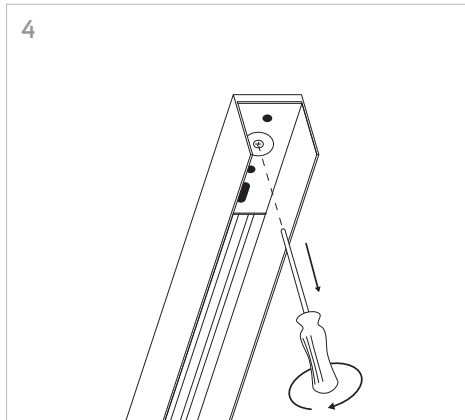

KLIK_KLAK is a complete range which discreetly steps into residential or commercial environments making light a fundamental part of the whole design project. The system can be applied for several applications (recessed, ceiling mounted or suspended) and thanks to its corner accessories it's suitable for any kind of surface. The availability of several 24V lighting fittings with magnetic fastening completes the system. The lighting fittings which can be installed include: a 15W spot-light, some fixed or adjustable lighting dots and some profiles mounting SMD Led for general lighting.

4 GIUNZIONI LINEARI /
LINEAR CONNECTIONS

5 GIUNZIONI/CONNECTIONS

Profilo 1mt / Profile 1m

Profilo 2mt / Profile 2m

Legenda/Legend

- soffitto o incasso / ceiling or recessed
- sospensione / suspension

LOGICA